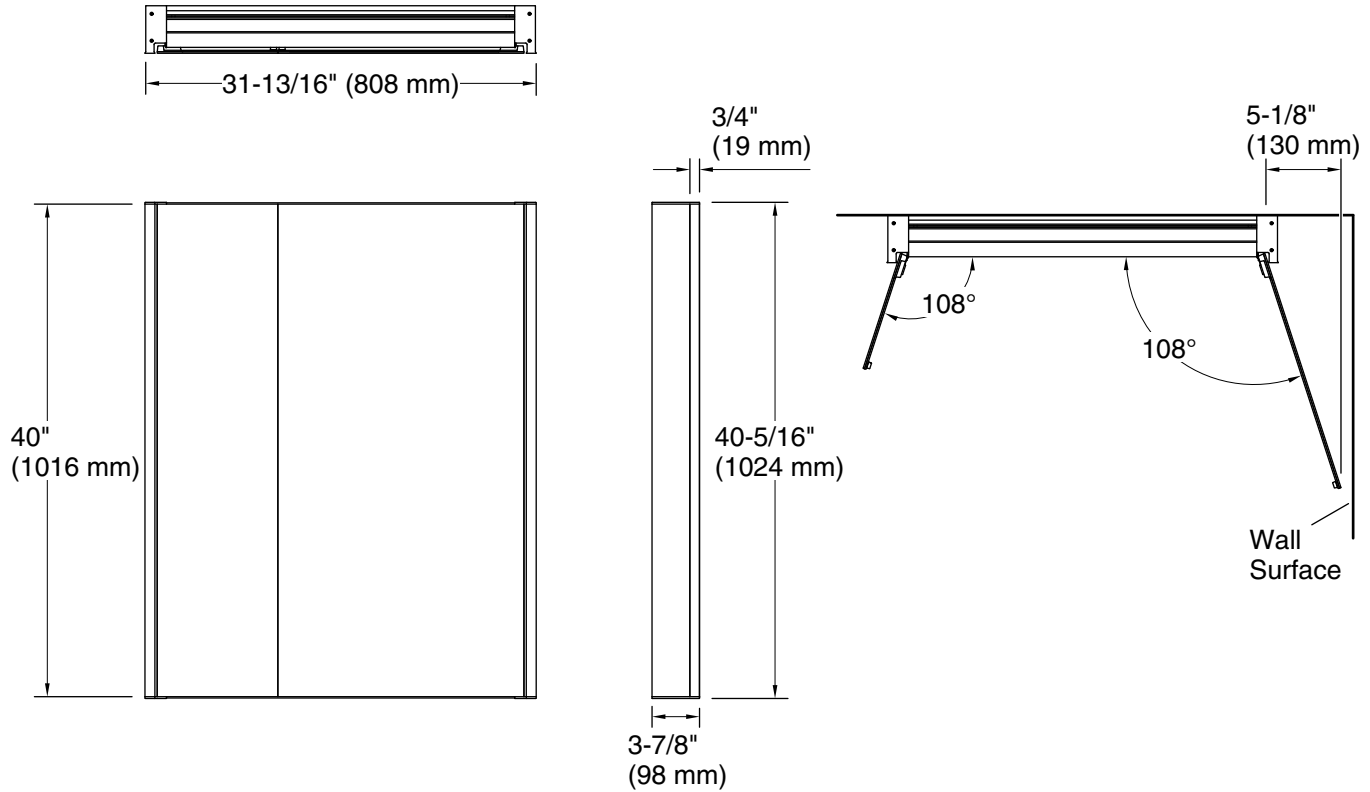

Required Electrical Service

One circuit required, protected with Class A Ground-Fault Circuit-Interrupter (GFCI). Outside North America, this device may be known as a Residual Current Device (RCD).

Lights: 120 V, 5 A, 60 Hz

Technical Information

All product dimensions are nominal.

Lighting included: Yes

Electrical component rating: LED: 120 V, 5 A, 60 Hz 1200 Lumens, 3000K

Notes

Install this product according to the installation instructions.